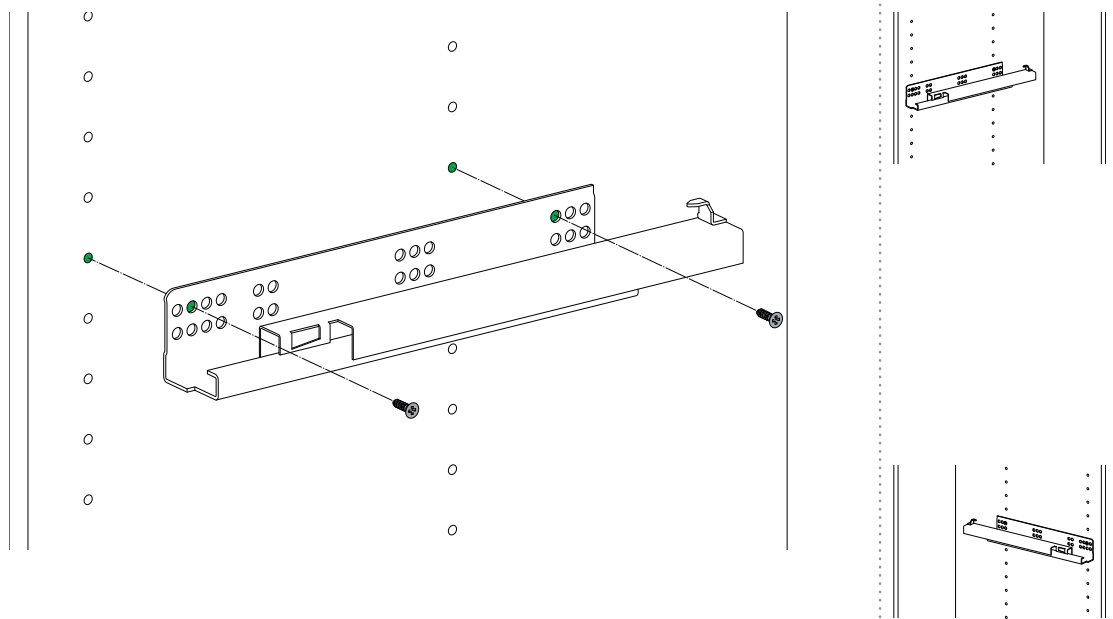

CONERO

Organizer 72 H 345

2

2a.1

1x

2x

2a.2

1x

2x