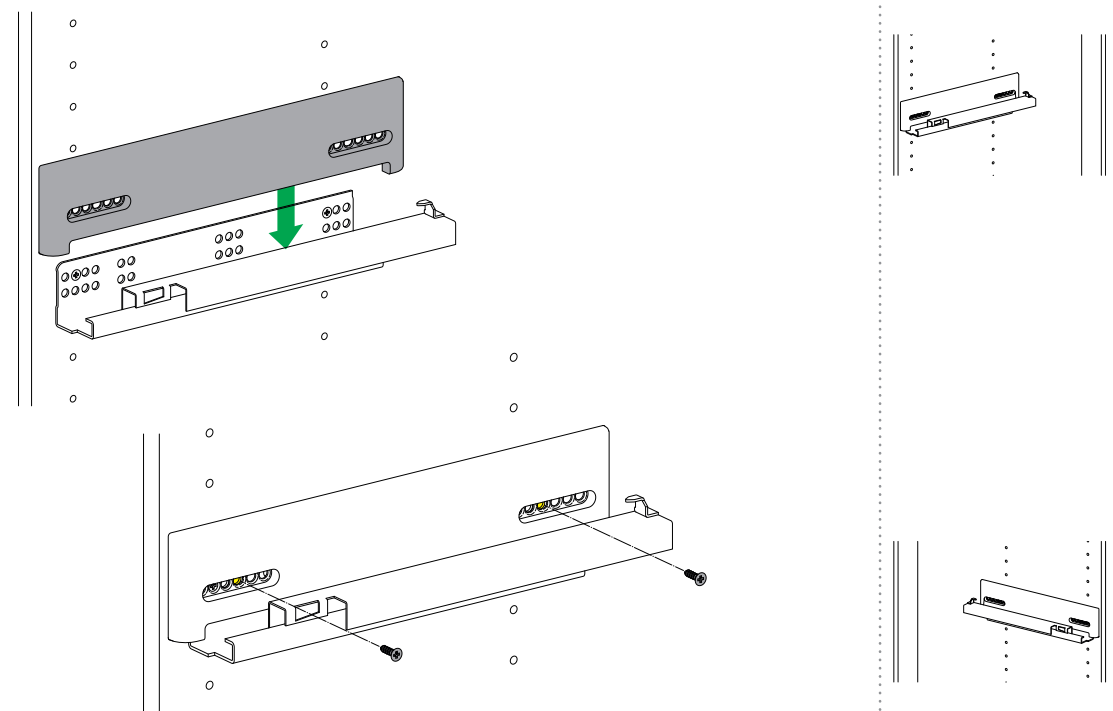

CONERO

Organizer 72 H 345

2

2a.1

1x

2x

2a.2

1x

2x